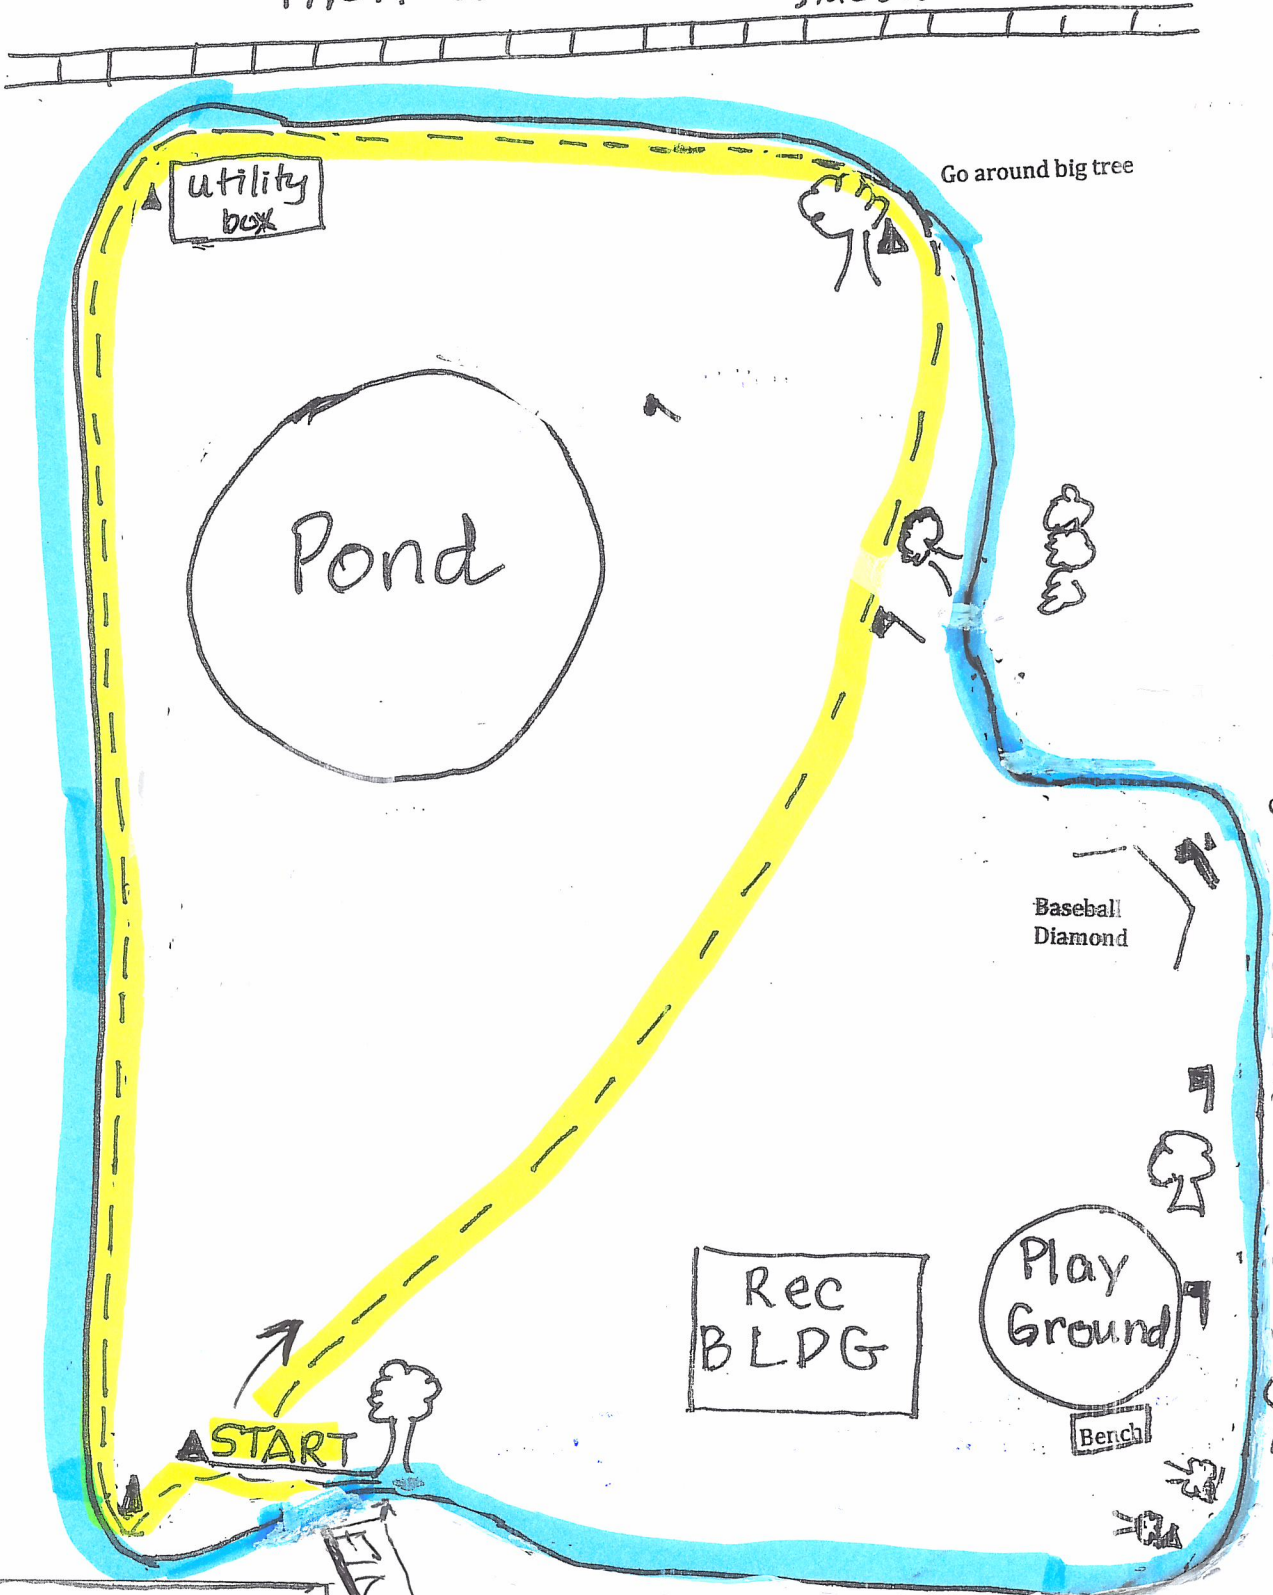

Thomas Street sidewalk

Go around big tree

Go around light pole & apple tree

Back yards

Back yards

utility box

Pond

Rec BLDG

Play Ground

Baseball Diamond

START

Bench

FINISH

hill hill hill

parking lot

1.0 mile course

Legend:

- lap 1
- lap 2
- tree
- Bushes
- cone or flag
- light pole

Finishes between the big tree & electrical box on the black trail.