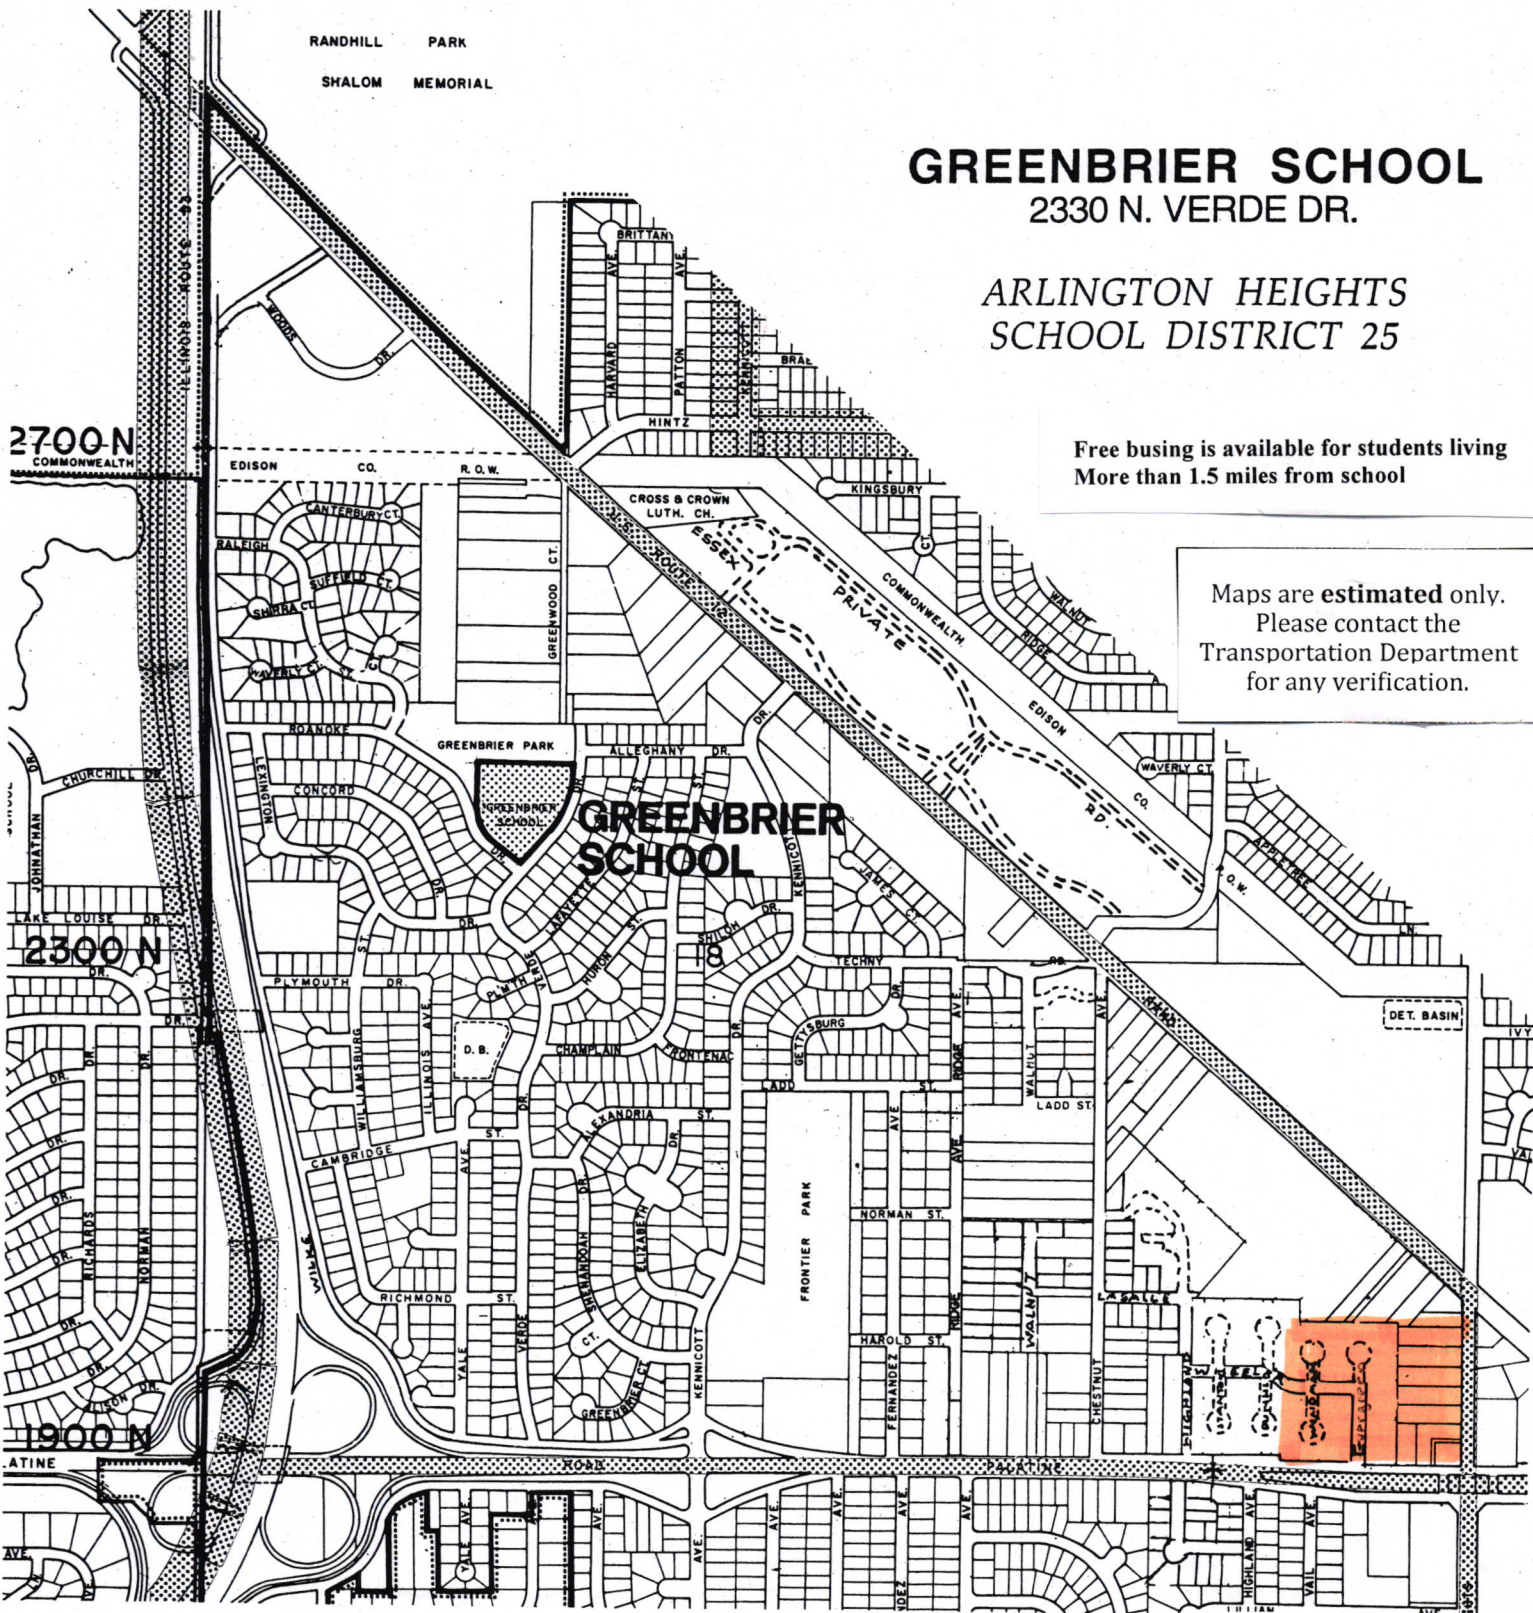

RANDHILL PARK
SHALOM MEMORIAL

GREENBRIER SCHOOL

2330 N. VERDE DR.

ARLINGTON HEIGHTS
SCHOOL DISTRICT 25

Free busing is available for students living
More than 1.5 miles from school

Maps are **estimated** only.
Please contact the
Transportation Department
for any verification.