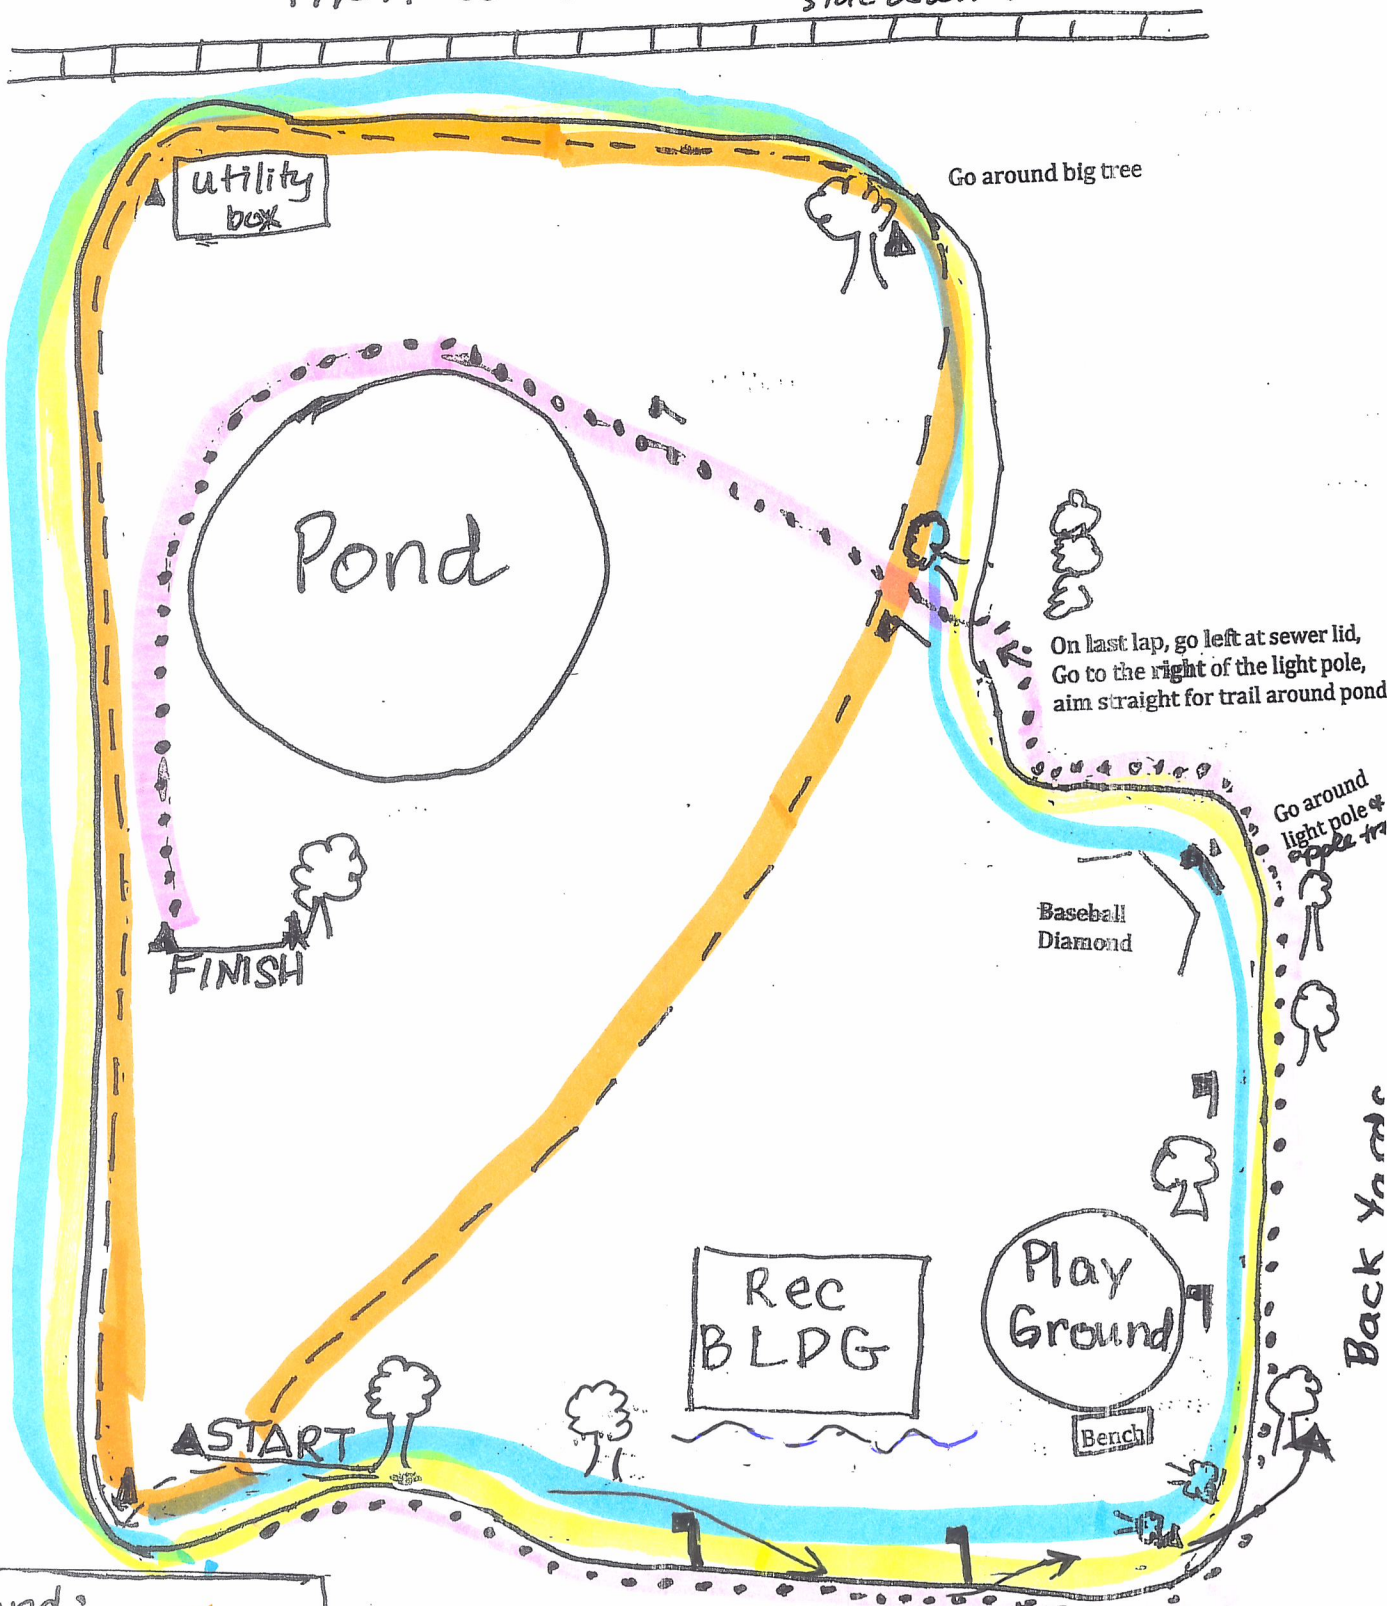

Thomas Street

sidewalk

Back yards

Back yards

Go around big tree

On last lap, go left at sewer lid, Go to the right of the light pole, aim straight for trail around pond

Go around light pole *

utility box

Pond

FINISH

START

Baseball Diamond

Rec BLDG

Play Ground

Bench

Legend:

- lap 1 (solid orange line)
- lap 2+3 (solid yellow line)
- lap 4 (dotted pink line)
- tree (tree icon)
- Bushes (bush icon)
- cone or flag (triangle icon)
- light pole (light pole icon)

parking lot

2.0 mile course