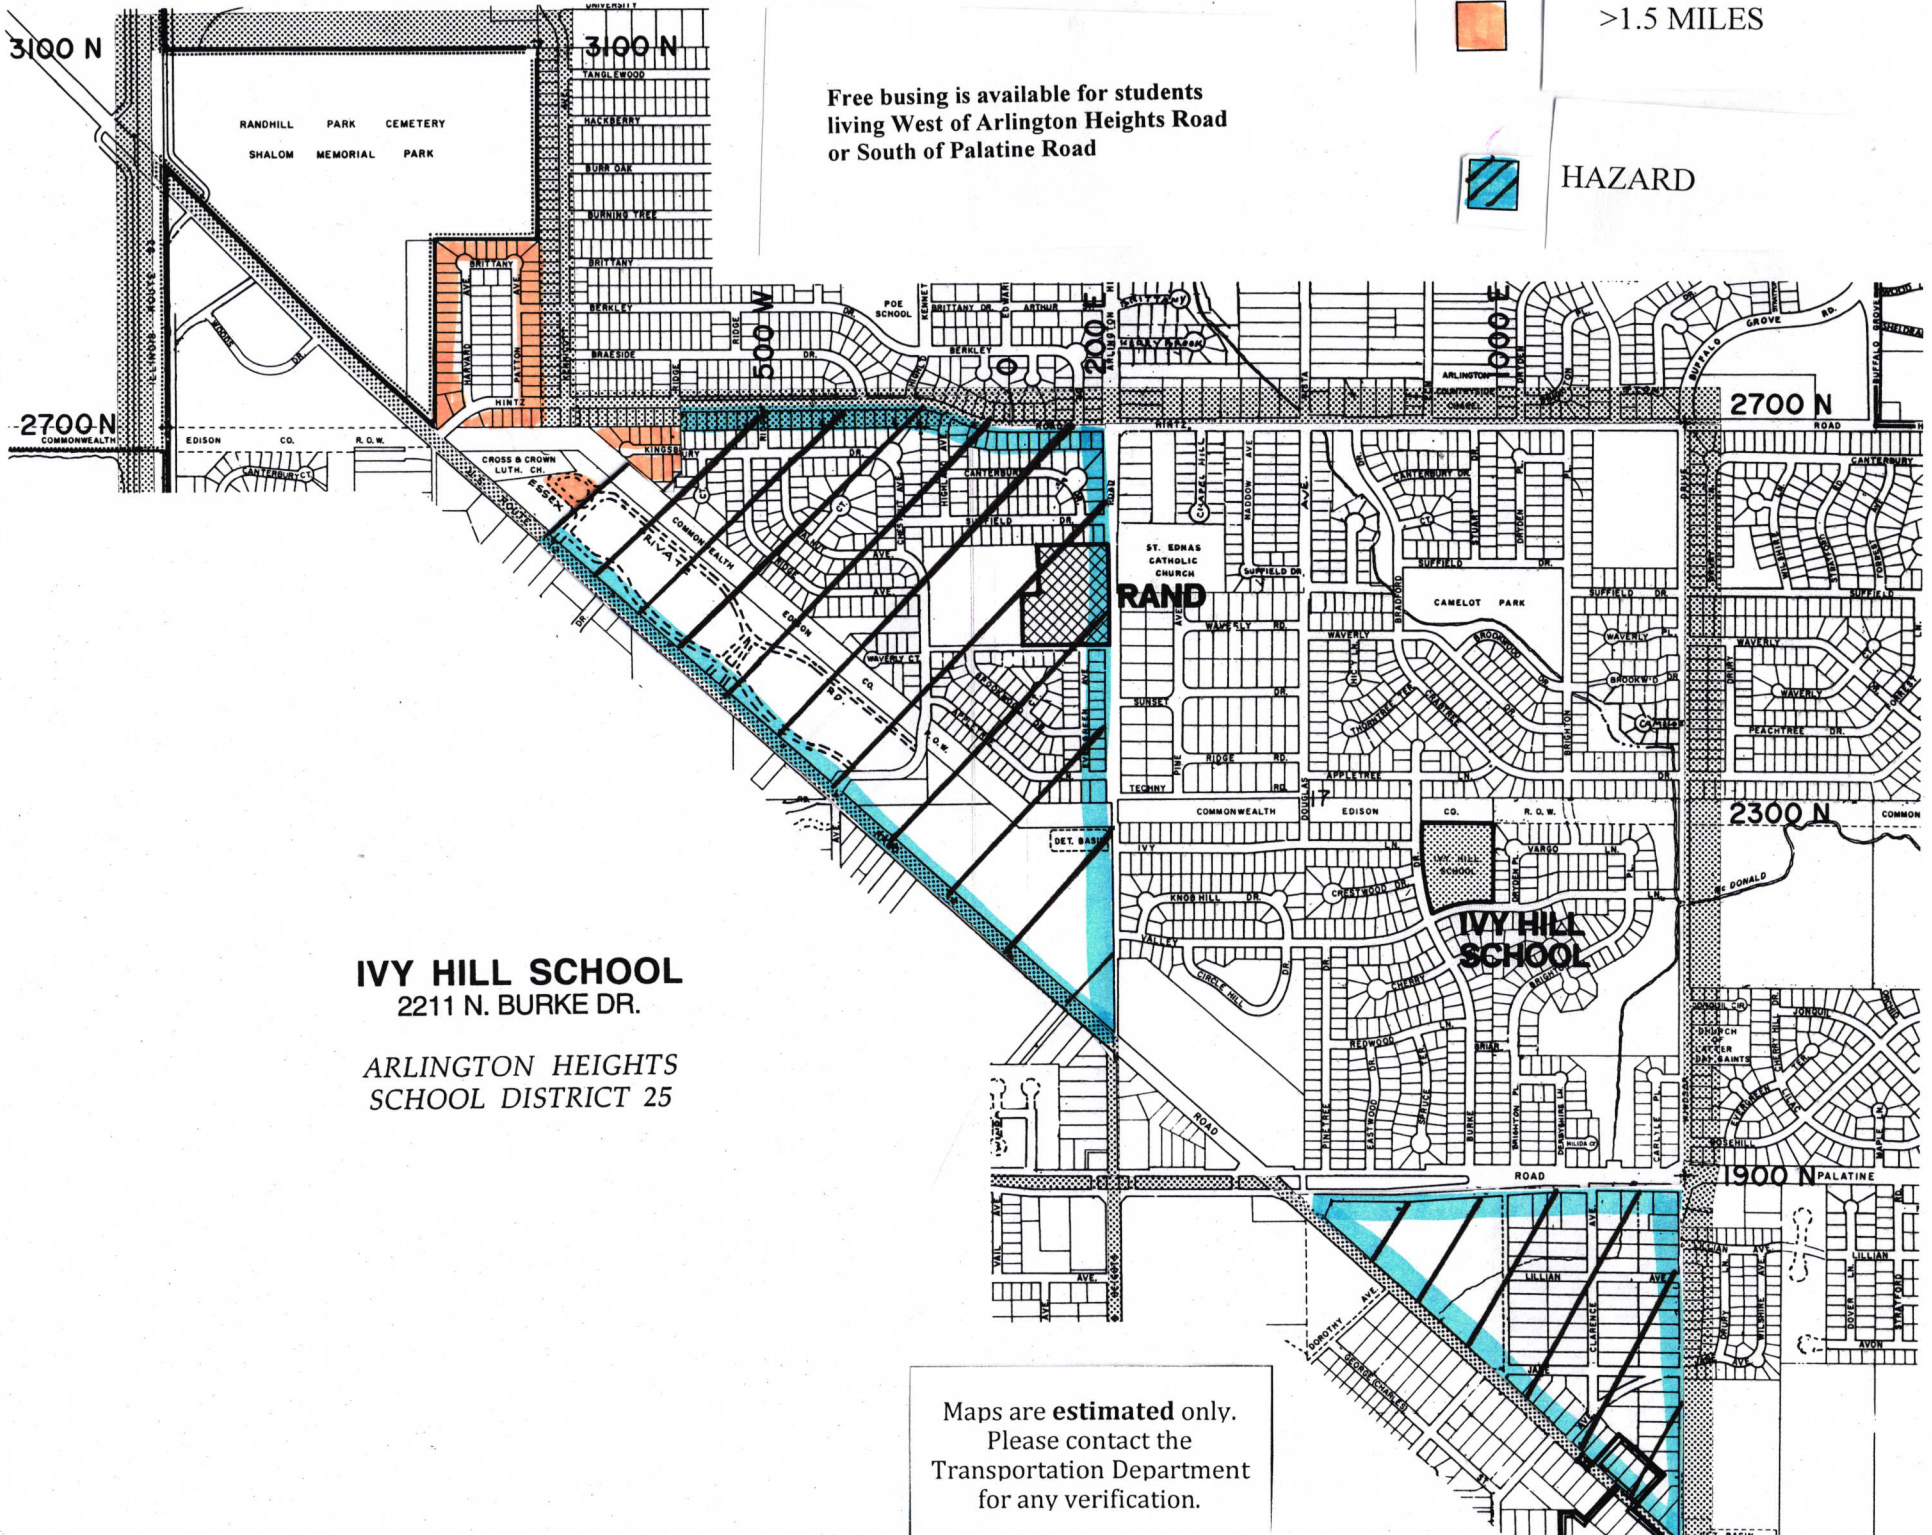

Free busing is available for students living West of Arlington Heights Road or South of Palatine Road

>1.5 MILES

HAZARD

**IVY HILL SCHOOL**  
2211 N. BURKE DR.

ARLINGTON HEIGHTS  
SCHOOL DISTRICT 25

Maps are **estimated** only.  
Please contact the  
Transportation Department  
for any verification.