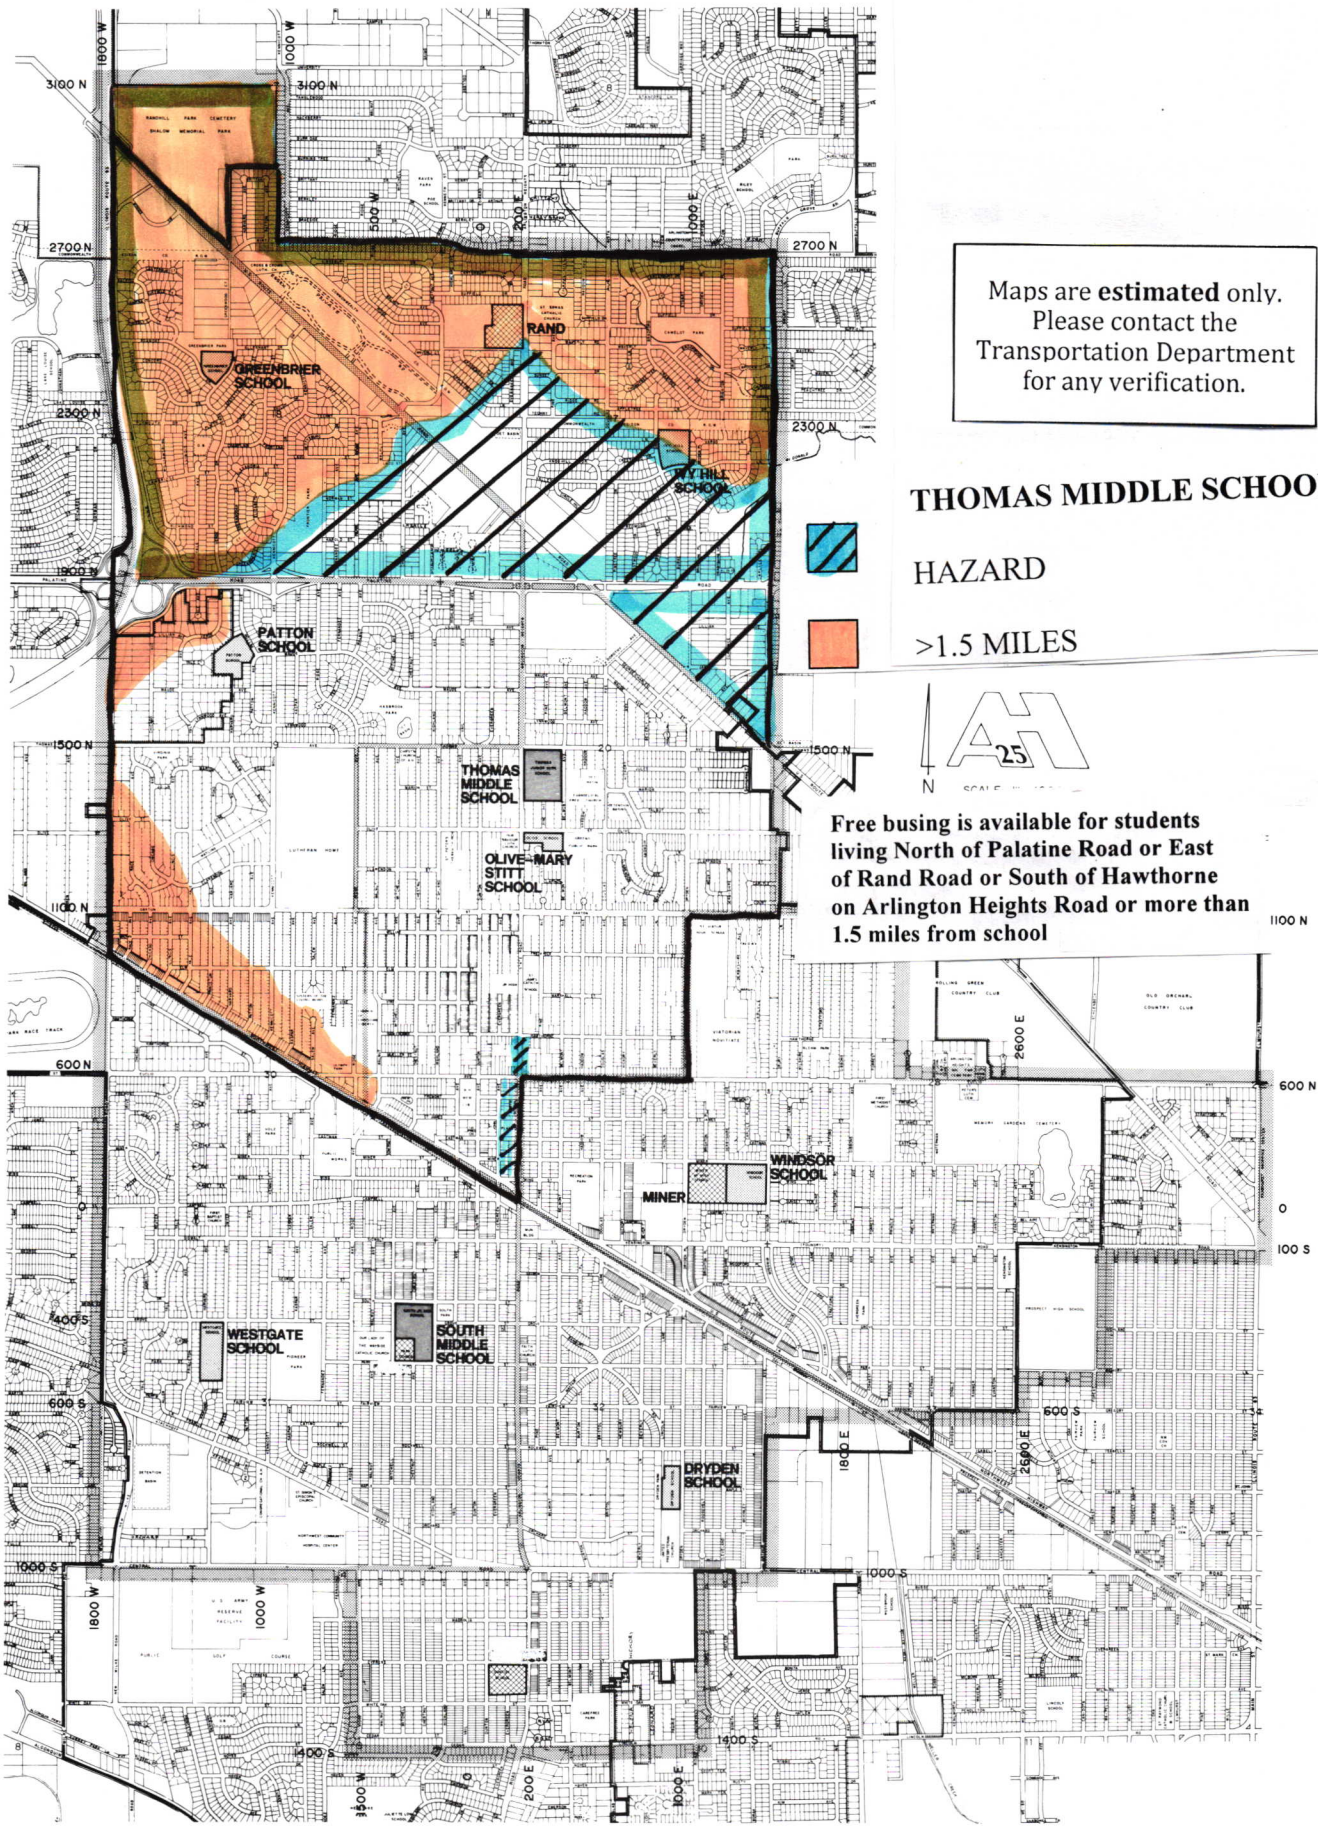

# ARLINGTON HEIGHTS SCHOOL DISTRICT 25

Maps are **estimated** only.  
Please contact the  
Transportation Department  
for any verification.

-  THOMAS MIDDLE SCHOOL
-  HAZARD
-  >1.5 MILES

Free busing is available for students  
living North of Palatine Road or East  
of Rand Road or South of Hawthorne  
on Arlington Heights Road or more than  
1.5 miles from school